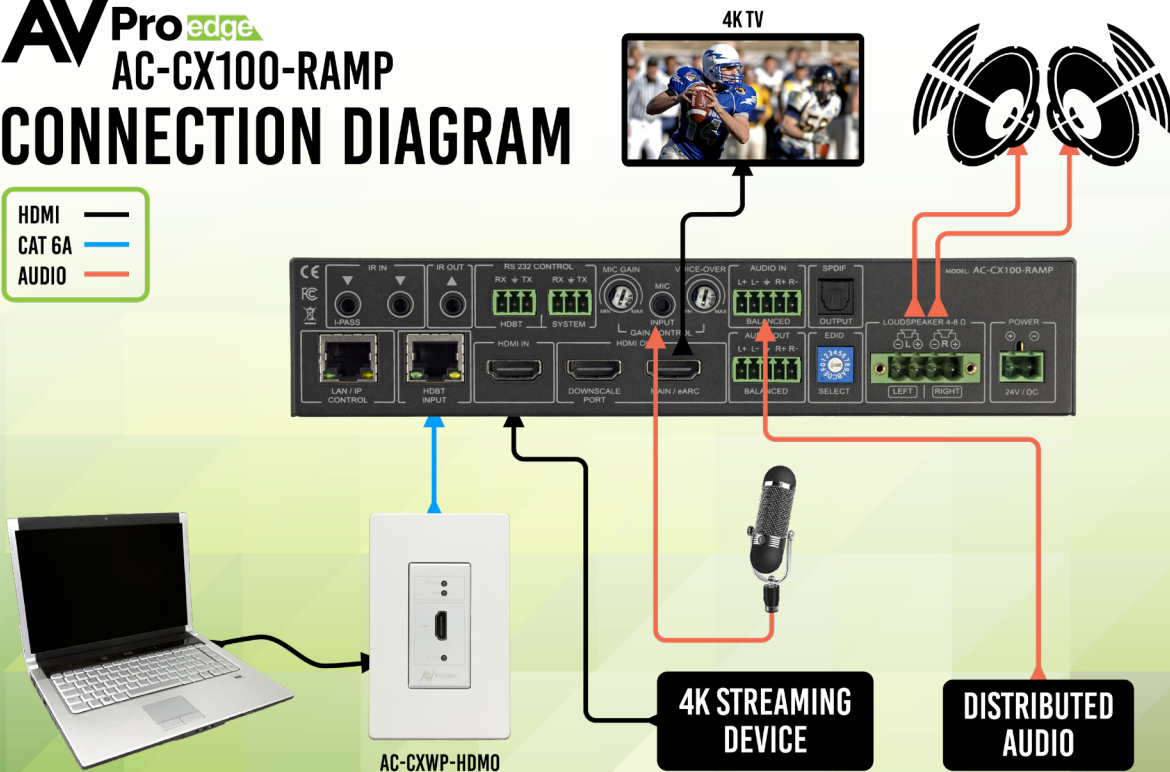

AVPro edge AC-CX100-RAMP CONNECTION DIAGRAM

- HDMI —
- CAT 6A —
- AUDIO —